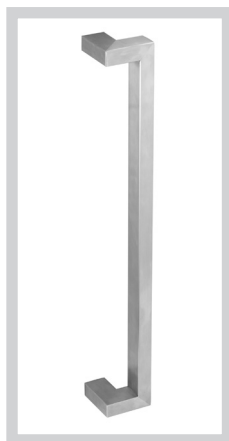

Entry door hardware

Complement Fairview's Platinum entry doors with a stunning range of entrance hardware.

And for added security, multi-point locks and digital locks are also suitable for use with Platinum entry doors.

Standard hardware ranges

Hardware upgrades

Andor