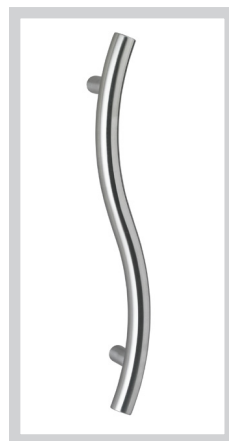

Entry door hardware

Complement Fairview's Platinum entry doors with a stunning range of entrance hardware.

And for added security, multi-point locks and digital locks are also suitable for use with Platinum entry doors.

Standard hardware ranges

Hardware upgrades

Proda